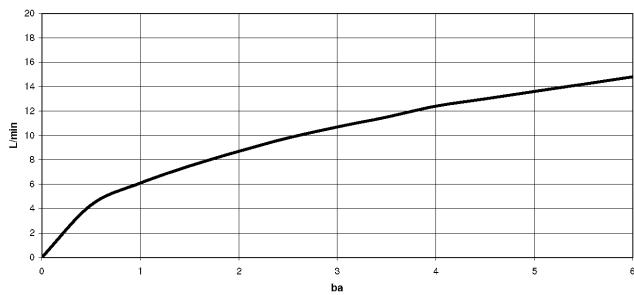

MEM Single-lever basin mixer - Chrome

MEM

29 210 782

- hole diameter 35 mm
- rosette 60 x 60 mm
- 3x screw-in M 10 x 1 pressure hose, leak-tested

	Chrome	29 210 782-00
	Brushed Platinum	29 210 782-06
	Platinum	29 210 782-08
	Dark Chrome	29 210 782-19
	Brushed Durabronze (23kt Gold)	29 210 782-28
	Brushed Champagne (22kt Gold)	29 210 782-46
	Champagne (22kt Gold)	29 210 782-47
	Brushed Dark Platinum	29 210 782-99

29 210 782

mm [inches]

Flow rate chart

Certificates

LGA_28449.

GDV_0400283.

29 210 782

Parts for other finishes can be found here: Brushed Platinum