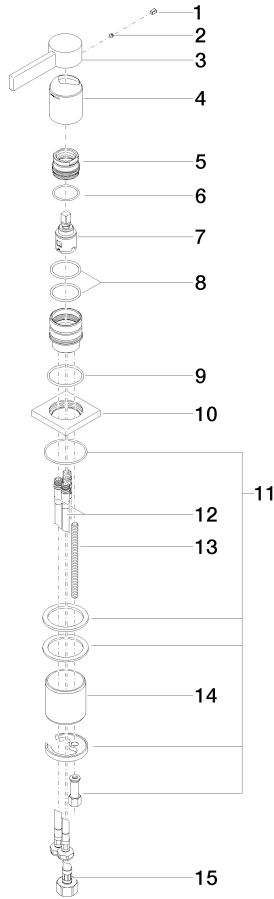

MEM Single-lever basin mixer - Chrome

MEM

29 210 782

- hole diameter 35 mm
- rosette 60 x 60 mm
- 3x screw-in M 10 x 1 pressure hose, leak-tested

	Chrome	29 210 782-00
	Brushed Platinum	29 210 782-06
	Platinum	29 210 782-08
	Dark Chrome	29 210 782-19
	Brushed Durabronze (23kt Gold)	29 210 782-28
	Brushed Champagne (22kt Gold)	29 210 782-46
	Champagne (22kt Gold)	29 210 782-47
	Brushed Dark Platinum	29 210 782-99

29 210 782

mm [inches]

Flow rate chart

Certificates

LGA_28449.

GDV_0400283.

29 210 782

Parts for other finishes can be found here: Brushed Platinum

Spare parts list

No.	Item Number	Name	Quantity used	Delivery time
1	90 31 20 109 00 90	plug	1	2
2	90 31 11 063 00 90	pin	1	2
3	09 20 78 057-00	handle	1	10
4	09 11 02 289-00	cover	1	10
5	09 24 04 288 90	nut	1	2
6	09 14 10 137 90	seal	1	2
7	90 15 05 042 00 90	cartridge	1	2
8	09 14 10 192 90	seal	2	2
9	09 14 10 067 90	seal	1	2
10	09 27 78 040-00	rosette	1	10
11	04 30 11 038 02 90	fixing set	1	2
12	04 30 04 104 00 90	hose	2	2
13	09 31 11 012 90	pin	1	2
14	09 18 40 079 90	sleeve	1	2
15	04 30 04 019 00 90	hose	1	2