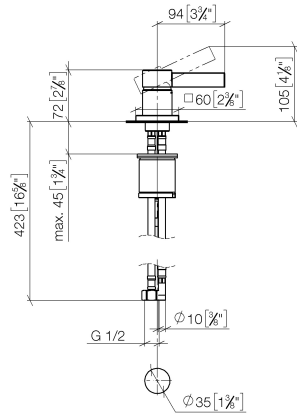

MEM Single-lever basin mixer - Chrome

MEM

29 210 782

- hole diameter 35 mm
- rosette 60 x 60 mm
- 3x screw-in M 10 x 1 pressure hose, leak-tested

	Chrome	29 210 782-00
	Brushed Platinum	29 210 782-06
	Platinum	29 210 782-08
	Dark Chrome	29 210 782-19
	Brushed Durabronze (23kt Gold)	29 210 782-28
	Brushed Champagne (22kt Gold)	29 210 782-46
	Champagne (22kt Gold)	29 210 782-47
	Brushed Dark Platinum	29 210 782-99

29 210 782

mm [inches]

Flow rate chart

Certificates

LGA_28449.

GDV_0400283.

29 210 782

Parts for other finishes can be found here: Brushed Platinum

Spare parts list

No.	Item Number	Name	Quantity used	Delivery time
1	90 31 20 109 00 90	plug	1	2
2	90 31 11 063 00 90	pin	1	2
3	09 20 78 057-00	handle	1	10
4	09 11 02 289-00	cover	1	10
5	09 24 04 288 90	nut	1	2
6	09 14 10 137 90	seal	1	2
7	90 15 05 042 00 90	cartridge	1	2
8	09 14 10 192 90	seal	2	2
9	09 14 10 067 90	seal	1	2
10	09 27 78 040-00	rosette	1	10
11	04 30 11 038 02 90	fixing set	1	2
12	04 30 04 104 00 90	hose	2	2
13	09 31 11 012 90	pin	1	2
14	09 18 40 079 90	sleeve	1	2
15	04 30 04 019 00 90	hose	1	2